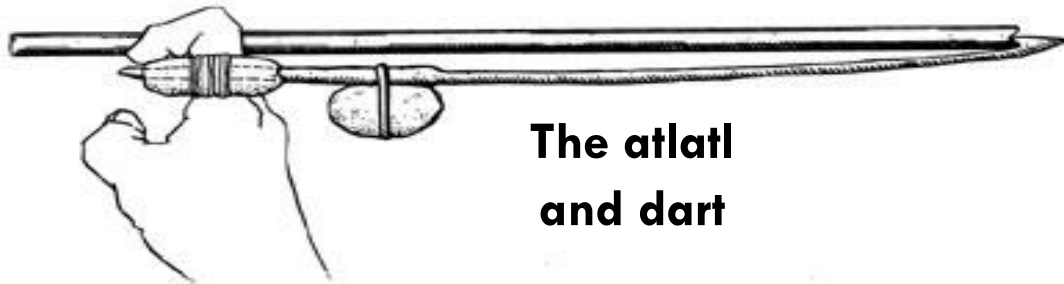

# The Atlatl

The atlatl

The atlatl  
and dart

The Maya used a two-piece spear [dart] and throwing stick [atlatl] for hunting. The dart was about 3 metres long and had a sharp end. With the atlatl, a person could throw the dart further and faster.