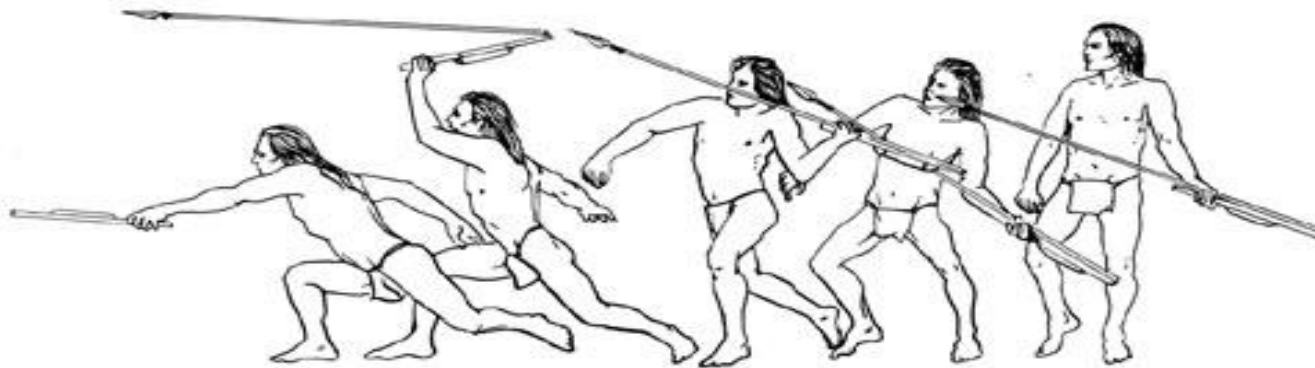

# The Atlatl

The atlatl

The atlatl  
and dart

The Maya used a two-piece spear [dart] and throwing stick [atlatl] for hunting. The dart was about 3 metres long and had a sharp end. With the atlatl, a person could throw the dart further and faster.